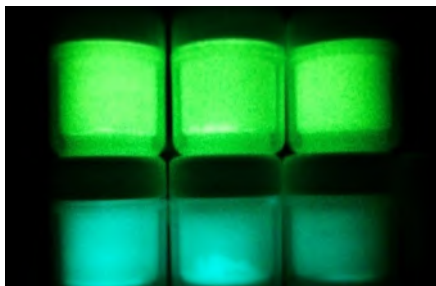

Glow in the dark Pigment (Coloured Base)

Ref. 849620 (Rosso/Red)

Ref. 849621 (Giallo/Yellow)

Ref. 849623 (Arancione/Orange)

Ref. 849624 (Azzurro/Light Blue)

Ref. 849622 (Verde/Green)

50 grammi Pigmento Fosforescente in granuli di vetro super luminoso

*50 Grams Glow in the dark Pigment in
Glass Granules*

Ref. 850417 (Giallo-Verde/Yellow-Green)

Ref. 850416 (Blue Sky)

Polvere fluorescente luminescente che si illumina al buio per nail art

Glow in the dark Powder for Nail Art