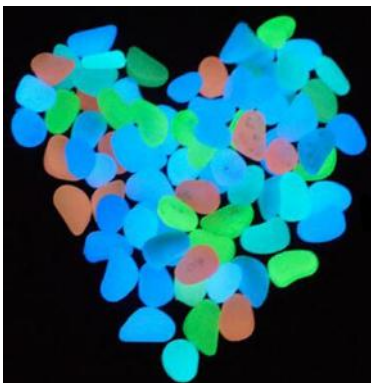

Sassi Multicolor in resina fluorescente fosforescenti che si illuminano al buio

Glow in the dark Multi-coloured Resin Stones

Ref. 850035