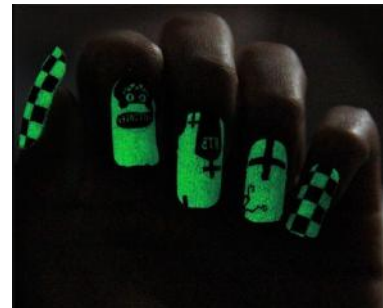

Ref. 778011 (Rosa/Pink)

Ref. 778007 (Bianco/White)

Ref. 778005 (Rosso/Red)

Ref. 778008 (Arancio/Orange)

Ref. 778006 (Blu/Blue)

Ref. 777920 (Trasparente/Transparent)

Ref. 777875 (Kit)

Smalto per unghie luminescente